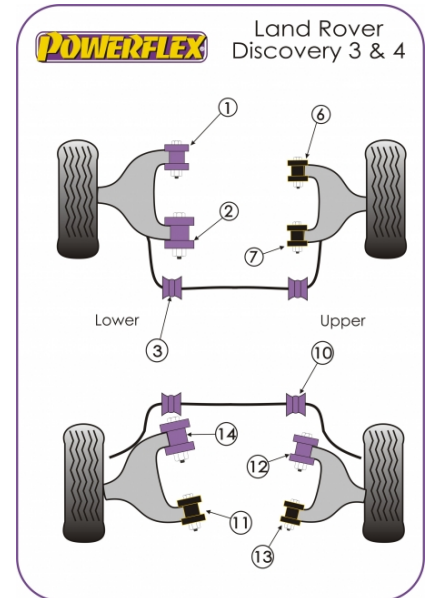

In addition to the Road Series parts listed please check the Black Series website for other bushes suitable for this car that may be more suited to Track/Race use.

FRONT ARM FRONT BUSH

Qty Per Car 2

Diagram Ref. 1

Part No. **PFF 32401**

FRONT ARM REAR BUSH

Qty Per Car 2

Diagram Ref. 2

Part No. **PFF 32402**

FRONT ANTI ROLL BAR BUSH 30MM

Qty Per Car 2

Diagram Ref. 3

Part No. **PFF 32407**

REAR ANTI ROLL BAR BUSH 22MM

Qty Per Car 2

Diagram Ref. 10

Part No. **PFR 3240522**

REAR LOWER WISHBONE REAR BUSH

Qty Per Car **2**

Diagram Ref. **11**

Part No. **PFR 32413**

REAR LOWER WISHBONE FRONT BUSH

Qty Per Car **2**

Diagram Ref. **14**

Part No. **PFR 32410**
