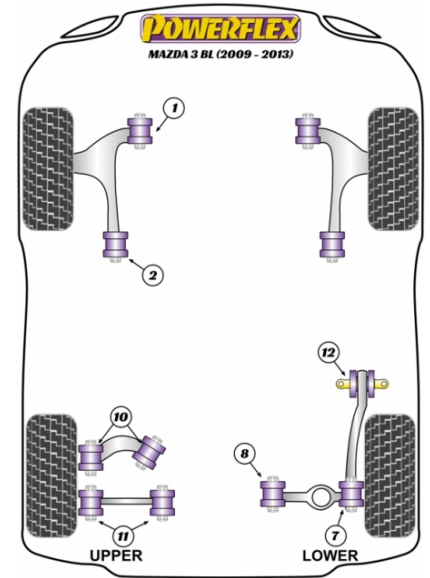

In addition to the Road Series parts listed please check the Black Series website for other bushes suitable for this car that may be more suited to Track/Race use.

FRONT WISHBONE FRONT BUSH 12MM BOLT

Qty Per Car **2**

Diagram Ref. **1**

Part No. **PFF 19801**

FRONT WISHBONE FRONT BUSH 14MM BOLT

Qty Per Car **2**

Diagram Ref. **1**

Part No. **PFF 198011**

FRONT WISHBONE FRONT BUSH CAMBER ADJUSTABLE 14MM BOLT

Qty Per Car **2**

Diagram Ref. **7**

Part No. **PFR 19807**

REAR TRACK CONTROL ARM INNER BUSH

Qty Per Car **2**

Diagram Ref. **8**

Part No. **PFR 19808**

REAR UPPER CONTROL ARM BUSH

Qty Per Car **4**

Diagram Ref. **10**

Part No. **PFR 19810**

REAR UPPER CONTROL ARM CAMBER ADJUSTABLE BUSH

Qty Per Car **4**

Diagram Ref. **10**

Part No. **PFR 19810G**

REAR LOWER CONTROL ARM BUSH

Qty Per Car **4**