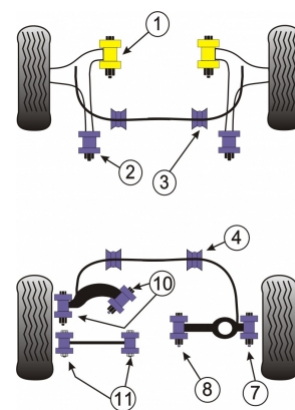

MAZDA - MAZDA3 (2004-2009)

Notes:

- PFF 3620325.5 & PFR 3620425 fit MPS models only.
- PFF 19120322OE and PFR 19120421OE fit all models except MPS, they are of a 2 piece design to fit on the pressed flats of the original bar.
- PFF 19801 is for bushes using a 12mm bolt
- PFF 198011 is for bushes using a 14mm bolt

PRODUCT PRICING INFORMATION

The prices shown on our website are per bush.

To get the total pack price you will need to multiple this price by the number of bushes per vehicle.

Bush Price x Qty Per Car = Pack Price

In addition to the Road Series parts listed please check the Black Series website for other bushes suitable for this car that may be more suited to Track/Race use.

Bush description	Quantity Per Car	Diagram Reference	Part Number	Retail Price Each
 Front Lower Wishbone Front Bush 12mm bolt	2	1	PFF 19801	
 Front Lower Wishbone Front Bush 14mm bolt	2	1	PFF 198011	
 Front Lower Wishbone Rear Bush Click for fitting instructions	2	2	PFF 191202	

	Front Anti Roll Bar To Chassis Bush 22mm	2	3	PFF 19120322
	Front Anti Roll Bar Mount 25.5mm, MPS Only	2	3	PFF 3620325.5
	Rear Anti Roll Bar To Chassis Bush 21mm	2	4	PFR 19120421
	Rear Anti Roll Bar Bush 25mm, MPS Only	2	4	PFR 3620425
	Rear Track Control Arm Outer Bush	2	7	PFR 19807
	Rear Track Control Arm Inner Bush	2	8	PFR 19808
	Rear Upper Trailing Arm Bush	4	10	PFR 19810
	Rear Lower Trailing Arm Bush	4	11	PFR 19811