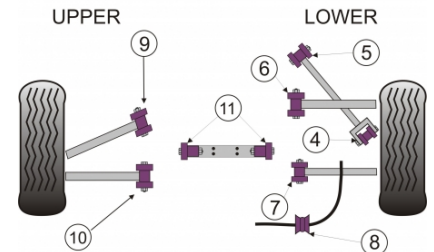

FRONT LOWER ARM REAR BUSH

Qty Per Car **2**

Diagram Ref.

Part No. **PFF 36400**

FRONT LOWER WISHBONE FRONT BUSH

Qty Per Car **2**

Diagram Ref. **1**

Part No. **PFF 36401**

FRONT ANTI ROLL BAR BUSH 26.5MM

Qty Per Car **2**

Diagram Ref. **2**

Part No. **PFF 3640226.5**

FRONT UPPER WISHBONE BUSH

Qty Per Car **4**

Diagram Ref. **3**

Part No. **PFF 36503**

REAR TRAILING ARM REAR BUSH

Qty Per Car **2**

Diagram Ref. **4**

Part No. **PFR 36404**

REAR TRAILING ARM FRONT BUSH

Qty Per Car **2**

Diagram Ref. **5**

Part No. **PFR 36405**