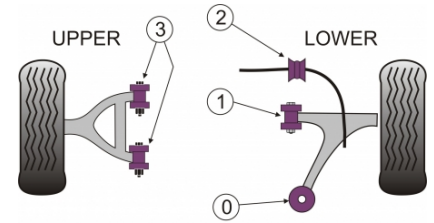

#### Notes

Check Anti Roll Bar Diameters Before Ordering

*In addition to the Road Series parts listed please check the Black Series website for other bushes suitable for this car that may be more suited to Track/Race use.*

### REAR UPPER REAR LINK ARM INNER BUSH

Qty Per Car **2**

Diagram Ref. **10**

Part No. **PFR 36410**

---