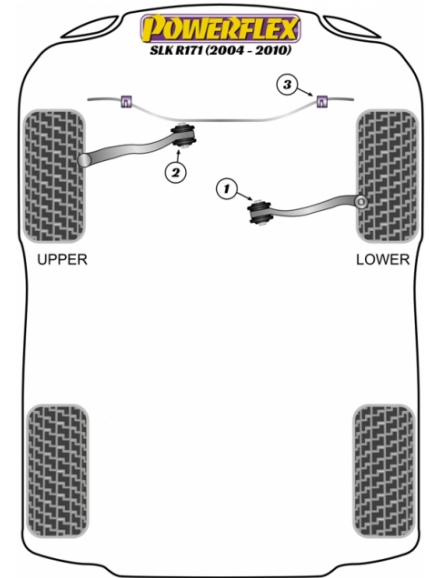

*In addition to the Road Series parts listed please check the Black Series website for other bushes suitable for this car that may be more suited to Track/Race use.*

### FRONT LOWER ARM INNER BUSH

Qty Per Car **2**

Diagram Ref. **1**

Part No. **PFF 40501**

### FRONT UPPER ARM INNER BUSH

Qty Per Car **2**

Diagram Ref. **2**

Part No. **PFF 40502**

### FRONT ANTI ROLL BAR INNER BUSH 20MM

Qty Per Car **2**

Diagram Ref. **3**

Part No. **PFF 4050320**