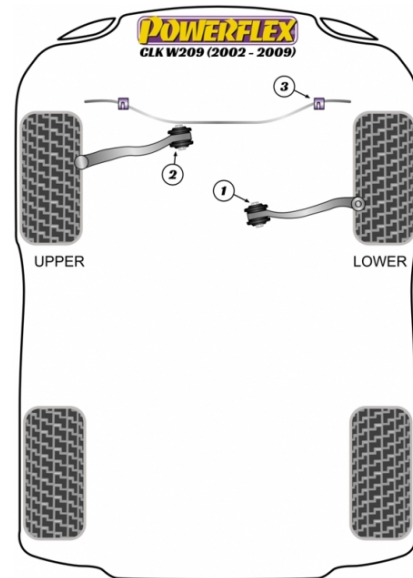

W209 (2002-2009)

The prices shown on our website are per bush.

To get the total pack price you will need to multiple this price by the number of bushes per vehicle.

Bush Price x Qty Per Car = Pack Price

In addition to the Road Series parts listed please check the Black Series website for other bushes suitable for this car that may be more suited to Track/Race use.

FRONT LOWER ARM INNER BUSH

Qty Per Car **2**

Diagram Ref. **1**

Part No. **PFF 40501**

FRONT UPPER ARM INNER BUSH

Qty Per Car **2**

Diagram Ref. **2**

Part No. **PFF 40502**

FRONT ANTI ROLL BAR INNER BUSH 20MM

Qty Per Car **2**

Diagram Ref. **3**

Part No. **PFF 4050320**