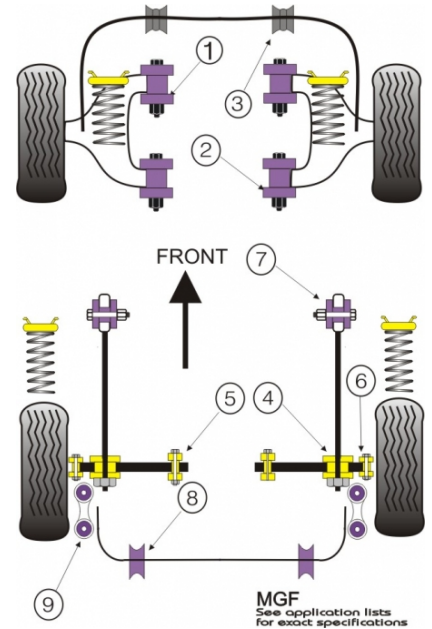

### FRONT WISHBONE FRONT BUSH

Qty Per Car **2**

Diagram Ref. **1**

Part No. **PFF 42211**

### REAR LOWER ARM TO HUB BUSH

Qty Per Car **2**

Diagram Ref. **6**

Part No. **PFR 42221**

### **REAR TIE BAR TO CHASSIS BUSH**

Qty Per Car **2**

Diagram Ref. **7**

Part No. **PFR 42222**

---

### **REAR ANTI ROLL BAR BUSH 18MM**

Qty Per Car **2**

Diagram Ref. **8**

Part No. **PFR 42225**

---