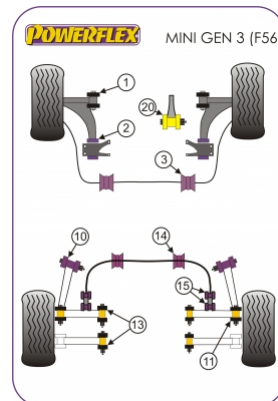

BMW - MINI GENERATION 3 (F56)

Notes:

- Use PFF 51301 for standard geometry or PFF 51301G for camber adjustment

PRODUCT PRICING INFORMATION

The prices shown on our website are per bush.

To get the total pack price you will need to multiple this price by the number of bushes per vehicle.

Bush Price x Qty Per Car = Pack Price

In addition to the Road Series parts listed please check the Black Series website for other bushes suitable for this car that may be more suited to Track/Race use.

Bush description	Quantity Per Car	Diagram Reference	Part Number	Retail Price Each
 Front Arm Front Bush	2	1	PFF 51301	
 Front Arm Front Bush Camber Adjustable Click for fitting instructions	2	1	PFF 51301G	
 Front Arm Rear Bush Click for fitting instructions	2	2	PFF 51302	