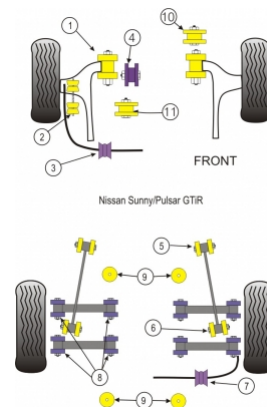

## NISSAN - SUNNY/PULSAR GTIR

In addition to the Road Series parts listed please check the Black Series website for other bushes suitable for this car that may be more suited to Track/Race use.

Bush description	Quantity Per Car	Diagram Reference	Part Number	Retail Price Each
 <b>Front Wishbone Front Bush</b>	2	1	<b>PFF 46101</b>	
 <b>Front Anti Roll Bar Outer Mount</b>	2	2	<b>PFF 46102</b>	
 <b>Front Anti Roll Bar Inner Mount 28mm</b>	2	3	<b>PFF 46103</b>	
 <b>Engine Mount Kit Gearbox Upper Front</b>	1	4	<b>PFF 46104</b>	
 <b>Rear Track Arm Front Bush Kit</b>	2	5	<b>PFR 46105</b>	
 <b>Rear Track Arm Rear Bush Kit</b>	2	6	<b>PFR 46106</b>	