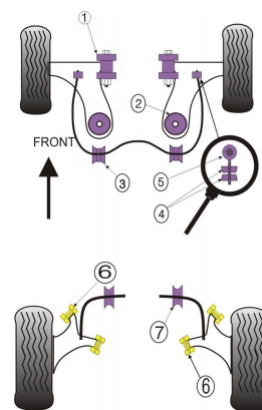

VAUXHALL / OPEL - CALIBRA (1989-1997)

Notes

- Please Check Catalogue Page For Information Regarding Front and Rear Roll Bar Mounts
- PFR 80440MLK are eccentric bushes which allow for geometry adjustment of the rear trailing arms on lowered vehicles. If you require this option you will need to purchase 2 x PFR 80440's and 2 x PFR 80440MLK's.
- If you do not require geometry adjustment of the rear trailing arms, then you would need to purchase 4 x PFR 80440's.

In addition to the Road Series parts listed please check the Black Series website for other bushes suitable for this car that may be more suited to Track/Race use.

Bush description	Quantity Per Car	Diagram Reference	Part Number	Retail Price Each
 Front Wishbone Inner Bush (front)	2	1	PFF 80401	

	Front Wishbone Inner Bush (rear)	2	2	PFF 80402
	Front Anti Roll Bar Mount 20mm	2	3	PFF 8040320
	Front Anti Roll Bar Mount 22mm	2	3	PFF 8040322
	Front Anti Roll Bar Mount 24mm	2	3	PFF 8040324
	Front Anti Roll Bar Mounting Bolt Bushes	2	4	PFF 80408
	Front Anti Roll Bar Eye Bolt Bush 20mm	2	5	PFF 8040920
	Front Anti Roll Bar Eye Bolt Bush 22mm	2	5	PFF 8040922
	Front Anti Roll Bar Eye Bolt Bush 24mm	2	5	PFF 8040924
	Rear Trailing Arm Bush	2	6	PFR 80440
	Rear Trailing Arm Bush	2	6	PFR 80440MLK
	Rear Anti Roll Bar Mount (Inner) 14.5mm	2	7	PFR 8041614.5
	Rear Anti Roll Bar Mount (inner) 15mm	2	7	PFR 8041515
	Rear Anti Roll Bar Mount (inner) 18mm	2	7	PFR 8041518
	PowerAlign Camber Bolt Kit (12mm) 🔗 Click for fitting instructions	1		PFA 10012
	Bump Stop Kit 🔗 Click for fitting instructions	1		BS 2002K