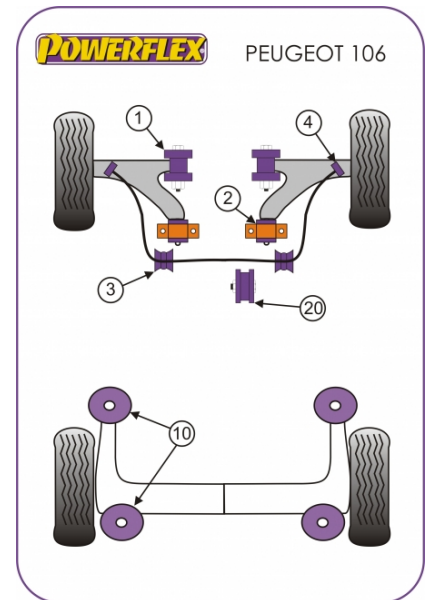

106 & 106 GTI/RALLYE

PRICING INFORMATION

The prices shown on our website are per bush.

To get the total pack price you will need to multiple this price by the number of bushes per vehicle.

Bush Price x Qty Per Car = Pack Price

NOTES

- PFR 12108 IS A SMALLER BUSH FROM THE EARLIER CAR. IT IS IDENTIFIED BY HAVING AN M10 SECURING BOLT (PFR 12109 HAS AN M12 BOLT)
- PFF 12103s and PFF 12104s - NOT FOR GTI/RALLYE MODELS
- PFF 12105s - FITTED ON GTI/RALLYE MODELS ONLY
- Advisory - If fitting the Front Lower Engine Mount (PFF 50106) to a diesel engined vehicle, an increase in noise and vibration is to be expected. This should be considered as a performance upgrade, not a standard replacement.

In addition to the Road Series parts listed please check the Black Series website for other bushes suitable for this car that may be more suited to Track/Race use.

FRONT WISHBONE FRONT BUSH

Qty Per Car **2**

Diagram Ref. **1**

Part No. **PFF 12101**

FRONT WISHBONE REAR BUSH

Qty Per Car **2**

Diagram Ref. **2**

Part No. **PFF 12106**

ANTI ROLL BAR BUSH 20MM

Qty Per Car **2**