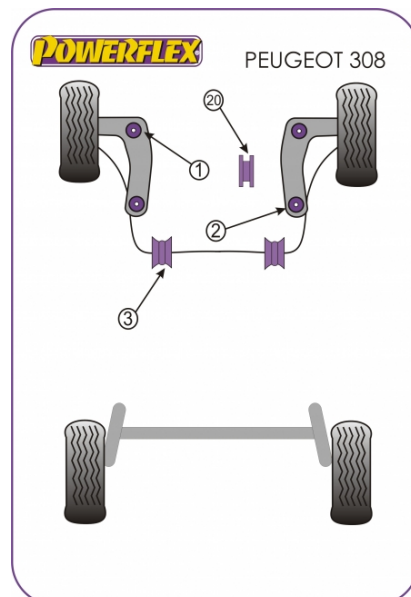

308 (2007-2014)

PRICING INFORMATION

The prices shown on our website are per bush.

To get the total pack price you will need to multiple this price by the number of bushes per vehicle.

Bush Price x Qty Per Car = Pack Price

In addition to the Road Series parts listed please check the Black Series website for other bushes suitable for this car that may be more suited to Track/Race use.

FRONT ARM FRONT BUSH

Qty Per Car **2**

Diagram Ref. **1**

Part No. **PFF 50601**

FRONT ARM REAR BUSH

Qty Per Car **2**

Diagram Ref. **2**

Part No. **PFF 50402**

FRONT ANTI ROLL BAR BUSH 21MM

Qty Per Car **2**

Diagram Ref. **3**

Part No. **PFF 5060321**

FRONT ANTI ROLL BAR BUSH 22MM

Qty Per Car **2**

Diagram Ref. **3**

Part No. **PFF 5060322**

FRONT ANTI ROLL BAR BUSH 22.5MM

Qty Per Car **2**