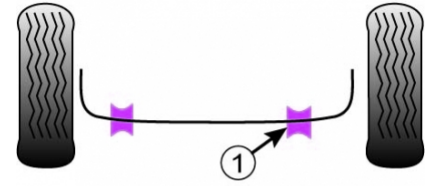

#### Notes

- PFF 1620325 for vehicles that use a two part bracket
- PFF 1620425 Replaces anti roll bar bushes that only has an upper bracket to secure the bush to the vehicle

*In addition to the Road Series parts listed please check the Black Series website for other bushes suitable for this car that may be more suited to Track/Race use.*