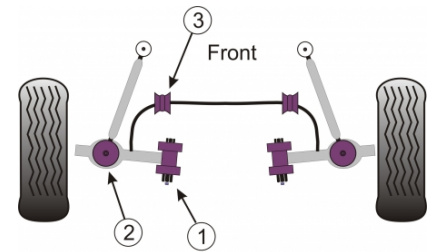

BOXSTER 987 (2005-2012)

PRICING INFORMATION

The prices shown on our website are per bush.

To get the total pack price you will need to multiple this price by the number of bushes per vehicle.

Bush Price x Qty Per Car = Pack Price

In addition to the Road Series parts listed please check the Black Series website for other bushes suitable for this car that may be more suited to Track/Race use.

Porsche
Cayman 987

FRONT TRACK CONTROL ARM INNER BUSH, CAMBER ADJUSTABLE

Qty Per Car **2**

Diagram Ref. **1**

Part No. **PFF 57801**

FRONT TRACK CONTROL ARM OUTER BUSH, CASTER ADJUSTABLE

Qty Per Car **2**

Diagram Ref. **2**

Part No. **PFF 57802**

FRONT ANTI ROLL BAR BUSH 23.5MM

Qty Per Car **2**

Diagram Ref. **3**

Part No. **PFF 5750123.5**

TRACK CONTROL ARM OUTER BUSH

Qty Per Car **2**

Diagram Ref. **5**

Part No. **PFF 57502**

TRACK CONTROL ARM INNER BUSH