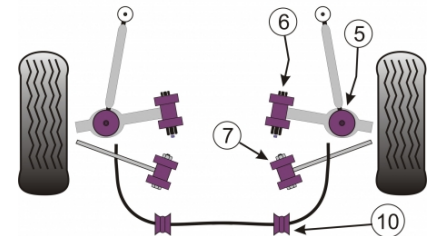

In addition to the Road Series parts listed please check the Black Series website for other bushes suitable for this car that may be more suited to Track/Race use.

Porsche
Cayman 987

FRONT TRACK CONTROL ARM INNER BUSH, CAMBER ADJUSTABLE

Qty Per Car **2**

Diagram Ref. **1**

Part No. **PFF 57801**

FRONT TRACK CONTROL ARM OUTER BUSH, CASTER ADJUSTABLE

Qty Per Car **2**

Diagram Ref. **2**

Part No. **PFF 57802**

FRONT ANTI ROLL BAR BUSH 23.5MM

Qty Per Car **2**

Diagram Ref. **3**

Part No. **PFF 5750123.5**

TRACK CONTROL ARM OUTER BUSH

Qty Per Car **2**

Diagram Ref. **5**

Part No. **PFF 57502**

TRACK CONTROL ARM INNER BUSH

Qty Per Car **2**

Diagram Ref. **6**

Part No. **PFF 57503**

REAR LINK ARM INNER BUSH

Qty Per Car **2**

Diagram Ref. **7**

Part No. **PFR 57507**