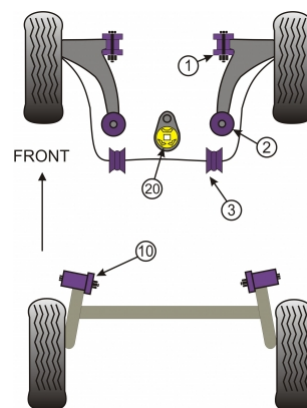

RENAULT - CLIO III (INC SPORT 197 & 200) - CLIO III (2005 - 2012)

Notes:

- PFF 60803-* is half the length of the bracket and uses a spacer, this fits vehicles from May 2009 onwards.
- PFF 60503-* is with full length bush with no spacer and is used on vehicles upto May 2009.

In addition to the Road Series parts listed please check the Black Series website for other bushes suitable for this car that may be more suited to Track/Race use.

Bush description	Quantity Per Car	Diagram Reference	Part Number
 PowerAlign Camber Bolt Kit (12mm) Click for fitting instructions	1		PFA 10012
 Front Arm Front Bush	2	1	PFF 60901
 Front Arm Rear Bush Click for fitting instructions	2	2	PFF 60902

	Front Anti Roll Bar Bush 20mm	2	3	PFF 6050320
	Front Anti Roll Bar Bush 20.5mm	2	3	PFF 6080320.5
	Rear Beam Mounting Bush	2	10	PFR 60810
	Lower Engine Mount Insert	1	20	PFF 60920
	Upper Engine Mount Insert	1	21	PFF 60821
	Gearbox Mounting Bush Insert Click for fitting instructions	1	22	PFF 60525