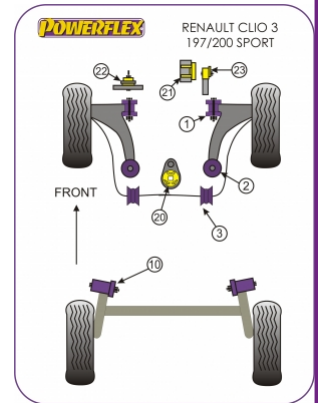

RENAULT - CLIO III (INC SPORT 197 & 200) - CLIO III SPORT 197/200 (2005 - 2012)

A Powerflex Handling Pack is now available for this vehicle. Please click here for more information

Notes:

- PFF 60801G allows on-car adjustment of camber, fit PFF 60801 for a non adjustable bush.
- PFF 60802G is caster adjustable and gives additional anti lift, fit PFF 60802 for a non adjustable bush.
- PFF 60803-* is half the length of the bracket and uses a spacer, this fits vehicles from May 2009 onwards.
- PFF 60503-* is with full length bush with no spacer and is used on vehicles upto May 2009.

In addition to the Road Series parts listed please check the Black Series website for other bushes suitable for this car that may be more suited to Track/Race use.

Bush description	Quantity Per Car	Diagram Reference	Part Number
 Powerflex Handling Pack	1		PF 60K1002
 Front Arm Front Bush 🔧 Click for fitting instructions	2	1	PFF 60801
 Front Arm Front Bush Camber Adjustable 🔧 Click for fitting instructions	2	1	PFF 60801G
 Front Arm Rear Bush 🔧 Click for fitting instructions	2	2	PFF 60802
 Front Arm Rear Bush Anti-Lift & Caster Offset 🔧 Click for fitting instructions	2	2	PFF 60802G
 Front Anti Roll Bar Bush 20mm	2	3	PFF 6050320
 Front Anti Roll Bar Bush 20.5mm	2	3	PFF 6080320.5
 Rear Beam Mounting Bush	2	10	PFR 60810
 Lower Engine Mount Insert	1	20	PFF 60820
 Upper Engine Mount Insert	1	21	PFF 60821
 Gearbox Mounting Bush Insert 🔧 Click for fitting instructions	1	22	PFF 60525
 Upper Engine Mount Torque Arm Bush 🔧 Click for fitting instructions	1	23	PFF 60822