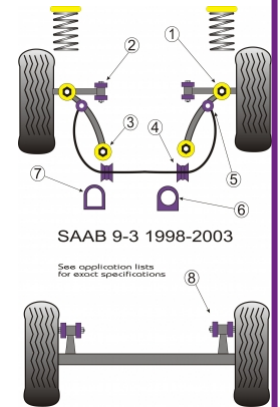

## SAAB - 9-3 (1998-2002)

In addition to the Road Series parts listed please check the Black Series website for other bushes suitable for this car that may be more suited to Track/Race use.

Bush description	Quantity Per Car	Diagram Reference	Part Number	Retail Price Each
 Front Track Control Arm Outer Bush	2	1	<b>PFF 66301</b>	
 Front Track Control Arm Inner Bush	2	2	<b>PFF 66302</b>	
 Front Tie Bar Rear Bush	2	3	<b>PFF 66303</b>	
 Front Anti Roll Bar Mounting 19mm	2	4	<b>PFF 6620419</b>	
 Front Anti Roll Bar Mounting 22mm	2	4	<b>PFF 6620422</b>	
 Front Anti Roll Bar Mounting 24mm	2	4	<b>PFF 6620424</b>	

	<b>Front Anti Roll Bar Mounting 26mm</b>	<b>2</b>	<b>4</b>	<b>PFF 6620426</b>
	<b>Front Anti Roll Bar Drop Link Bush</b>	<b>2</b>	<b>5</b>	<b>PFF 66310</b>
	<b>Steering Rack Mounting Round Type</b>	<b>1</b>	<b>6</b>	<b>PFF 66411</b>
	<b>Steering Rack Mounting Flat Bottom</b>	<b>1</b>	<b>7</b>	<b>PFF 66412</b>
	<b>Rear Axle Mounting Bush</b>	<b>2</b>	<b>8</b>	<b>PFR 66315</b>
	<b>PowerAlign Camber Bolt Kit (12mm)</b> <a href="#">Click for fitting instructions</a>	<b>1</b>		<b>PFA 10012</b>