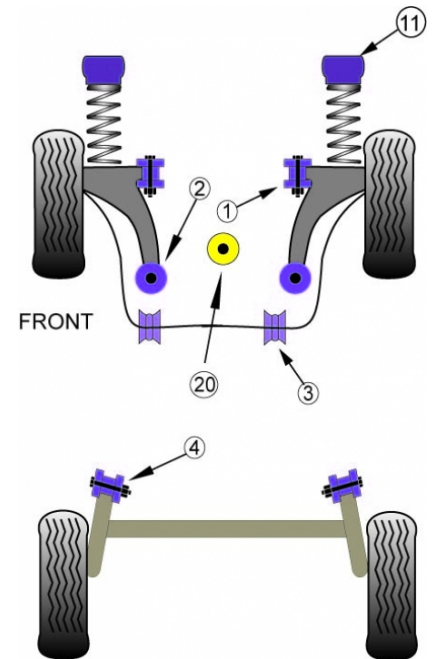

Notes:

- These bushes fit model with chassis number
 - F5J 8A502 657 Onward
 - F5J 8B503 032 Onward
 - F5J 8K450 961 Onward
 - F5J 83172 974 Onward
- For models with earlier chassis numbers use bushes [Fabia \(2000 - 2007\)](#)
- PFR 85610 fits models with a 69mm diameter bore rear beam. For vehicles with 72.5mm bore please use PFR85-415.
- PFF 85620 is suitable for petrol engined road models
- PFF 85620P is suitable for track car/tuned models
- PFF 85620R is suitable for diesel engine models
- Fitting engine mount bush to 1.4 TDI 3 cylinders is not advisable

In addition to the Road Series parts listed please check the Black Series website for other bushes suitable for this car that may be more suited to Track/Race use.

FRONT WISHBONE FRONT BUSH

Qty Per Car **2**

Diagram Ref. **1**

Part No. **PFF 85201**

FRONT ARM REAR BUSH

Qty Per Car **2**

Diagram Ref. **2**

Part No. **PFF 851202**

FRONT ANTI ROLL BAR BUSH 18MM

Qty Per Car **2**

Diagram Ref. **3**

Part No. **PFF 8560318**

FRONT ANTI ROLL BAR BUSH 19MM

Qty Per Car **2**

Diagram Ref. **3**

Part No. **PFF 8560319**

FRONT ANTI ROLL BAR BUSH 20MM

Qty Per Car **2**