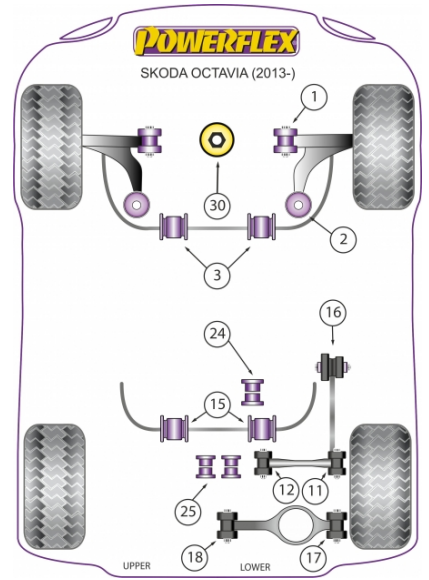

Model	Displacement	Max Power
1.8 TSI	1798 ccm, I4, 16V DOHC, TSI, turbocharged	132 kW (180 PS; 177 hp)
2.0 TDI	1968 ccm, I4, 16V DOHC, common-rail, turbocharged	135 kW (184 PS; 181 hp)
2.0 vRS-		245 PS, 180kW

- PFF 85830 is an insert for OEM part number 5Q0198 037 A.
- PFF 85831 is a complete bush for OEM part number 5Q0198 037 A.
- PFF 85832 is an insert for OEM part number 5Q0198 037 B.
- PFF 85833 is a complete bush for OEM part number 5Q0198 037 B.

FRONT WISHBONE REAR BUSH

Qty Per Car **2**

Diagram Ref. **2**

Part No. **PFF 85802**

FRONT ANTI ROLL BAR BUSH 21.7MM

Qty Per Car **2**

Diagram Ref. **3**

Part No. **PFF 8580321.7**