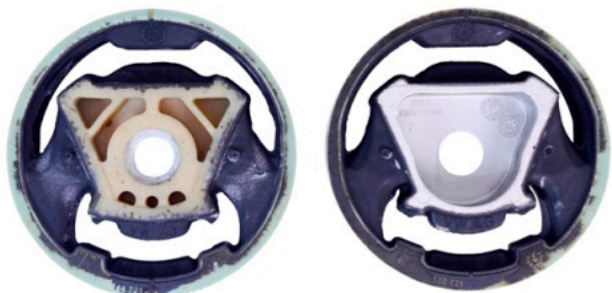

Use PFF85-832 Or PFF85-833 For OEM part number 5Q0198 037 B

In addition to the Road Series parts listed please check the Black Series website for other bushes suitable for this car that may be more suited to Track/Race use.

POWERFLEX HANDLING PACK (2012 -)

Qty Per Car **1**

Diagram Ref.

Part No. **PFF85K-1007**