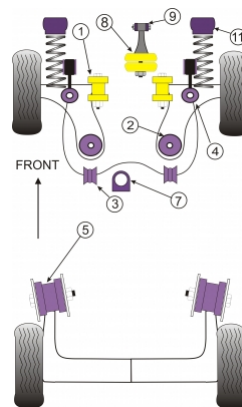

VOLKSWAGEN - BORA (1997 - 2006)

PRODUCT PRICING INFORMATION

The prices shown on our website are per bush.

To get the total pack price you will need to multiple this price by the number of bushes per vehicle.

Bush Price x Qty Per Car = Pack Price

In addition to the Road Series parts listed please check the Black Series website for other bushes suitable for this car that may be more suited to Track/Race use.

Bush description	Quantity Per Car	Diagram Reference	Part Number	Retail Price Each
 Front Wishbone Front Bush	2	1	PFF 85201	
 Front Wishbone Rear Bush  Click for fitting instructions	2	2	PFF 85410	
 Front Wishbone Rear Bush (Motorsport Use)  Click for fitting instructions	2	2	PFF 85414	
 Front Anti Roll Bar Mount 19mm	2	3	PFF 8541119	