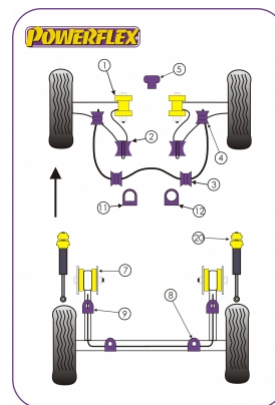

VOLKSWAGEN - GOLF MODELS - GOLF MK1 (1973 - 1985)

Notes

- PFR 85241 fits models 1977 onwards.

PRODUCT PRICING INFORMATION

The prices shown on our website are per bush.

To get the total pack price you will need to multiple this price by the number of bushes per vehicle.

Bush Price x Qty Per Car = Pack Price

In addition to the Road Series parts listed please check the Black Series website for other bushes suitable for this car that may be more suited to Track/Race use.

Bush description	Quantity Per Car	Diagram Reference	Part Number	Retail Price Each
 PowerAlign Camber Bolt Kit (12mm) Click for fitting instructions	1		PFA 10012	
 Front Wishbone Inner Bush	2	1	PFF 85211	
 Front Wishbone Rear Bush	2	2	PFF 85213	
 Front Anti Roll Bar Inner Mount	2	3	PFF 85216	