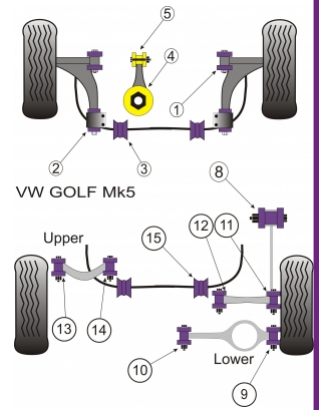

VOLKSWAGEN - GOLF MODELS - GOLF MK5 (2003 - 2009) - GOLF MK5 1K

Notes

- PFF 85501G is on-car camber adjustable offering +/-0.5° of adjustment, for a non adjustable bush use PFF 85501.
- PFF 85502G gives 1° of additional caster angle and anti lift properties, the bush is supplied pre fitted into the new bracket, for a bush without geometry adjustment use PFF 85502.
- PFF 85504 fits vehicles upto the middle of 2008, please check the picture of the 2 bushes in order to identify the insert you require.
- PFF 85704 fits vehicles from the middle of 2008 on, please check the picture of the 2 bushes in order to identify the insert you require.

In addition to the Road Series parts listed please check the Black Series website for other bushes suitable for this car that may be more suited to Track/Race use.

Bush description	Quantity Per Car	Diagram Reference	Part Number	Retail Price Each
------------------	------------------	-------------------	-------------	-------------------