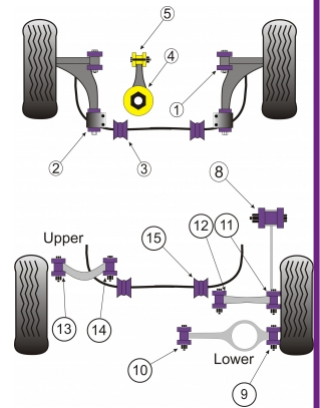

VOLKSWAGEN - GOLF MODELS - GOLF MK5 (2003 - 2009) - GOLF PLUS 5M

Notes

- PFF 85501G is on-car camber adjustable offering +/-0.5° of adjustment, for a non adjustable bush use PFF 85501.
- PFF 85502G gives 1° of additional caster angle and anti lift properties, the bush is supplied pre fitted into the new bracket, for a bush without geometry adjustment use PFF 85502.
- PFF 85504 fits vehicles upto the middle of 2008, please check the picture of the 2 bushes in order to identify the insert you require.
- PFF 85704 fits vehicles from the middle of 2008 on, please check the picture of the 2 bushes in order to identify the insert you require.