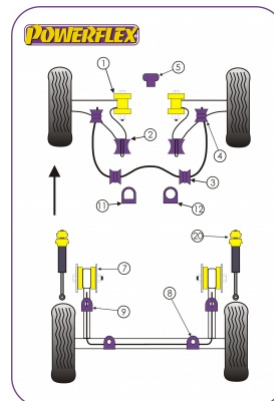

VOLKSWAGEN - JETTA MK1 (1979 - 1984)

Notes

- PFR 85241 fits models 1977 onwards.

PRODUCT PRICING INFORMATION

The prices shown on our website are per bush.

To get the total pack price you will need to multiple this price by the number of bushes per vehicle.

Bush Price x Qty Per Car = Pack Price

In addition to the Road Series parts listed please check the Black Series website for other bushes suitable for this car that may be more suited to Track/Race use.

Bush description	Quantity Per Car	Diagram Reference	Part Number	Retail Price Each
 PowerAlign Camber Bolt Kit (12mm) Click for fitting instructions	1		PFA 10012	
 Front Wishbone Inner Bush	2	1	PFF 85211	
 Front Wishbone Rear Bush	2	2	PFF 85213	