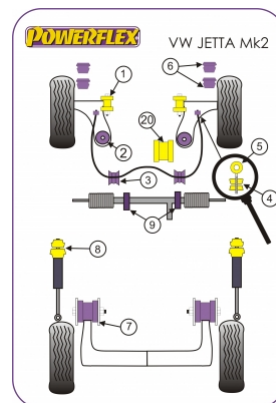

### Notes

- For power steering mount bushes please measure the width of bracket and select the correct part number.
- PFF 85232 is suitable for vehicles with a 18.5mm wide bracket.
- PFF 85233 is suitable for vehicles with a 15mm wide bracket.
- PFF 85244 & PFF 85245 don't fit vehicles with engine codes KR, PL, 9A and PG fitted with a hydro type mounting bush

In addition to the Road Series parts listed please check the Black Series website for other bushes suitable for this car that may be more suited to Track/Race use.

Bush description	Quantity Per Car	Diagram Reference	Part Number	Retail Price Each
 <b>Front Wishbone Front Bush</b>	2	1	<b>PFF 85201</b>	
 <b>Front Wishbone Inner Bush (Rear)</b>	2	2	<b>PFF 85203</b>	
 <b>Front Anti Roll Bar Mount 18mm</b>	2	3	<b>PFF 85205</b>	