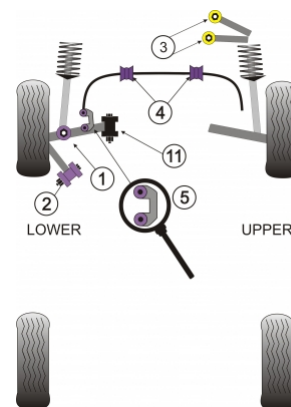

VOLKSWAGEN - PASSAT (B5) 1996 - 2005 - 4 MOTION ESTATE (1996 - 2005)

PRODUCT PRICING INFORMATION

The prices shown on our website are per bush.

To get the total pack price you will need to multiple this price by the number of bushes per vehicle.

Bush Price x Qty Per Car = Pack Price

In addition to the Road Series parts listed please check the Black Series website for other bushes suitable for this car that may be more suited to Track/Race use.

Bush description	Quantity Per Car	Diagram Reference	Part Number	Retail Price Each
 Front Lower Shock Mount	2	1	PFF 3201	
 Front Tie Bar Inner Bush	2	2	PFF 3202	
 Front Upper Arm To Chassis Bush	4	3	PFF 3203	
 Front Anti Roll Bar Bush 25mm	2	4	PFF 320425	

Front Anti Roll Bar Link Bush

 [Click for fitting instructions](#)

4

5

PFF 3213

Front Lower Arm Inner Bush

 [Click for fitting instructions](#)

2