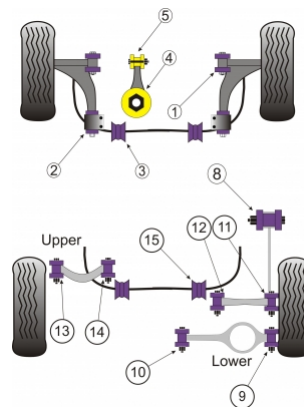

### Notes

- PFF 85501G is on-car camber adjustable offering +/-0.5° of adjustment, for a non adjustable bush use PFF 85501.
- PFF 85502G gives 1° of additional caster angle and anti lift properties, the bush is supplied pre fitted into the new bracket, for a bush without geometry adjustment use PFF 85502.
- PFF 85504 fits vehicles upto the middle of 2008, please check the picture of the 2 bushes in order to identify the insert you require.
- PFF 85704 fits vehicles from the middle of 2008 on, please check the picture of the 2 bushes in order to identify the insert you require.

In addition to the Road Series parts listed please check the Black Series website for other bushes suitable for this car that may be more suited to Track/Race use.

Bush description	Quantity Per Car	Diagram Reference	Part Number	Retail Price Each
 <b>Front Wishbone Front Bush</b>	<b>2</b>	<b>1</b>	<b>PFF 85501</b>	