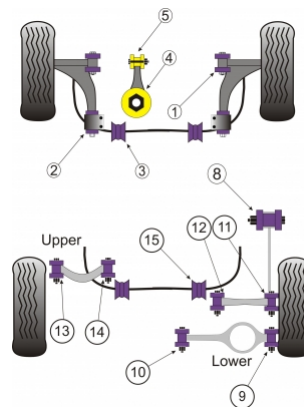

VOLKSWAGEN - TIGUAN 5N (2007-)

Notes

- PFF 85501G is on-car camber adjustable offering +/-0.5° of adjustment, for a non adjustable bush use PFF 85501.
- PFF 85502G gives 1° of additional caster angle and anti lift properties, the bush is supplied pre fitted into the new bracket, for a bush without geometry adjustment use PFF 85502.
- PFF 85504 fits vehicles upto the middle of 2008, please check the picture of the 2 bushes in order to identify the insert you require.
- PFF 85704 fits vehicles from the middle of 2008 on, please check the picture of the 2 bushes in order to identify the insert you require.

In addition to the Road Series parts listed please check the Black Series website for other bushes suitable for this car that may be more suited to Track/Race use.

Bush description	Quantity Per Car	Diagram Reference	Part Number	Retail Price Each