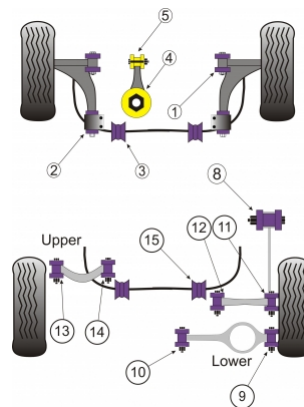

VOLKSWAGEN - TOURAN 1T (2003-)

Notes

- PFF 85501G is on-car camber adjustable offering +/-0.5° of adjustment, for a non adjustable bush use PFF 85501.
- PFF 85502G gives 1° of additional caster angle and anti lift properties, the bush is supplied pre fitted into the new bracket, for a bush without geometry adjustment use PFF85-502.
- PFF 85504 fits vehicles upto the middle of 2008, please check the picture of the 2 bushes in order to identify the insert you require.
- PFF 85704 fits vehicles from the middle of 2008 on, please check the picture of the 2 bushes in order to identify the insert you require.

In addition to the Road Series parts listed please check the Black Series website for other bushes suitable for this car that may be more suited to Track/Race use.

Bush description	Quantity Per Car	Diagram Reference	Part Number	Retail Price Each