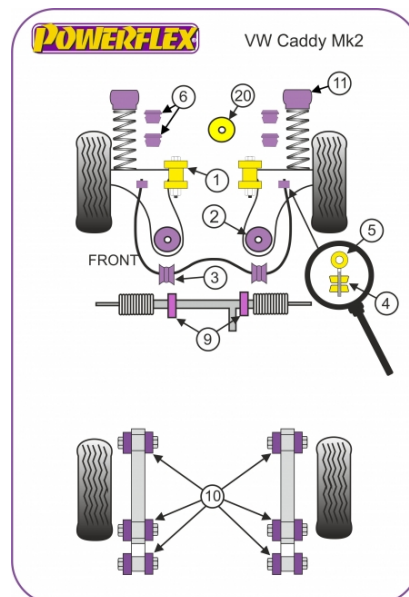

CADDY MK2 TYP 9K (1997-2003)

PRICING INFORMATION

The prices shown on our website are per bush.

To get the total pack price you will need to multiple this price by the number of bushes per vehicle.

Bush Price x Qty Per Car = Pack Price

Notes

1. For power steering mount bushes please measure the width of bracket and select the correct part number.
2. PFF 85232 is suitable for vehicles with a 18.5mm wide bracket.
3. PFF 85233 is suitable for vehicles with a 15mm wide bracket.
4. PFR 851410 do not fit pick up models.

In addition to the Road Series parts listed please check the Black Series website for other bushes suitable for this car that may be more suited to Track/Race use.

FRONT WISHBONE FRONT BUSH

Qty Per Car **2**

Diagram Ref. **1**

Part No. **PFF 85201**

FRONT WISHBONE REAR BUSH

Qty Per Car **2**

Diagram Ref. **2**

Part No. **PFF 85204**

FRONT ANTI ROLL BAR BUSH 18MM

Qty Per Car **2**

Diagram Ref. **3**

Part No. **PFF 85205**

FRONT ANTI ROLL BAR BUSH 20MM

Qty Per Car **2**

Diagram Ref. **3**

Part No. **PFF 8520520**

FRONT EYE BOLT MOUNTING BUSH

Qty Per Car **2**

Diagram Ref. **4**

Part No. **PFF 85208**

FRONT EYE BOLT MOUNTING BUSH 10MM

Qty Per Car **2**

Diagram Ref. **4**

Part No. **PFF 8520810**