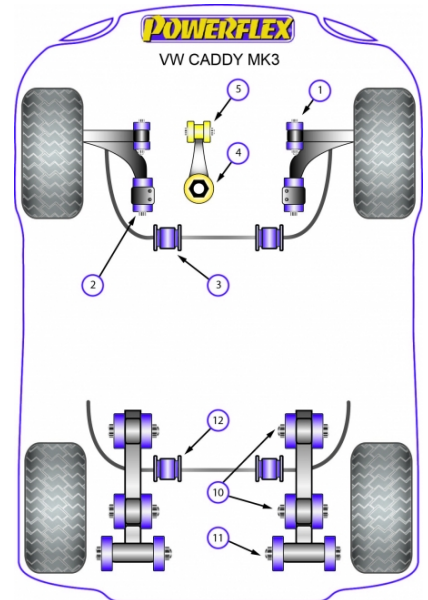

In addition to the Road Series parts listed please check the Black Series website for other bushes suitable for this car that may be more suited to Track/Race use.

FRONT WISHBONE FRONT BUSH

Qty Per Car 2

Diagram Ref. 1

Part No. **PFF 85501**

FRONT WISHBONE FRONT BUSH CAMBER ADJUSTABLE

Qty Per Car 2

Diagram Ref. 1

Part No. **PFF 85501G**