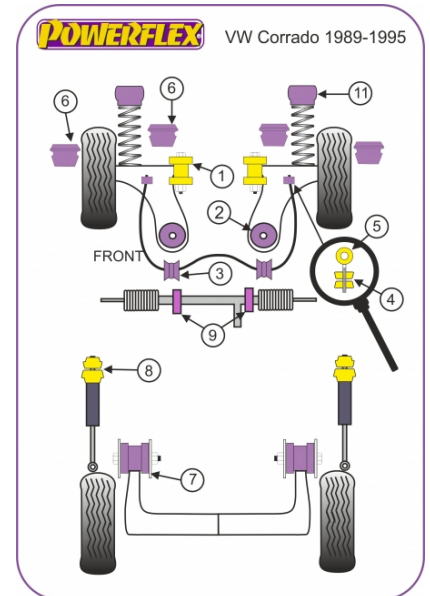

Notes

- For power steering mount bushes please measure the width of bracket and select the correct part number.

PFF 85232 is suitable for vehicles with a 18.5mm wide bracket.

PFF 85233 is suitable for vehicles with a 15mm wide bracket.

FRONT WISHBONE FRONT BUSH

Qty Per Car **2**

Diagram Ref. **1**

Part No. **PFF 85201**

FRONT WISHBONE REAR BUSH

Qty Per Car **2**

Diagram Ref. **2**

Part No. **PFF 85203**

FRONT ANTI ROLL BAR MOUNT 18MM

Qty Per Car **2**

Diagram Ref. **3**

Part No. **PFF 85205**

FRONT ANTI ROLL BAR BUSH 20MM

Qty Per Car **2**

Diagram Ref. **3**

Part No. **PFF 8520520**

BUMP STOP FRONT

Qty Per Car **2**

Diagram Ref.

Part No. **BS 006**

POWERALIGN CAMBER BOLT KIT (12MM)

Qty Per Car **1**

Diagram Ref.

Part No. **PFA 10012**