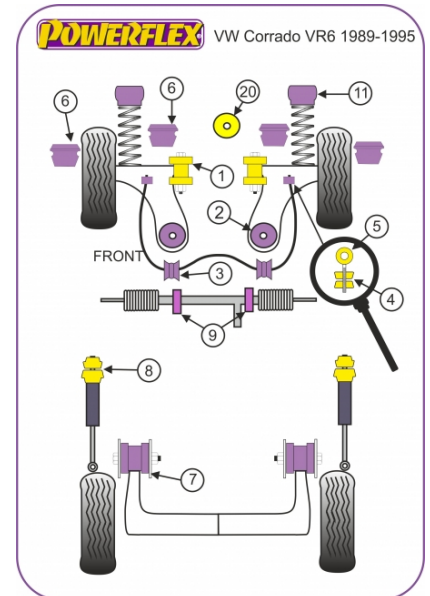

CORRADO VR6

PRICING INFORMATION

The prices shown on our website are per bush.

To get the total pack price you will need to multiple this price by the number of bushes per vehicle.

Bush Price x Qty Per Car = Pack Price

Notes

- For power steering mount bushes please measure the width of the bracket and select the correct part number. 18.5mm wide bracket use PFF 85232, 15mm wide bracket use PFF 85333
- PFF 85239 fits models from chassis number 50_N 000 001 onwards.

In addition to the Road Series parts listed please check the Black Series website for other bushes suitable for this car that may be more suited to Track/Race use.

FRONT WISHBONE FRONT BUSH

Qty Per Car 2

Diagram Ref. 1

Part No. **PFF 85201**

FRONT WISHBONE REAR BUSH, VR6 MODELS

Qty Per Car 2

Diagram Ref. 2

Part No. **PFF 85204**

FRONT ANTI ROLL BAR MOUNT 18MM

Qty Per Car 2

Diagram Ref. 3

Part No. **PFF 85205**

FRONT ANTI ROLL BAR BUSH 20MM

Qty Per Car 2

Diagram Ref. 3

Part No. **PFF 8520520**

FRONT ANTI ROLL BAR EYE BOLT BUSH 18MM

Qty Per Car 2

Diagram Ref. 5

Part No. **PFF 85209**

FRONT ANTI ROLL BAR EYE BOLT BUSH 20MM

Qty Per Car 2

Diagram Ref. 5

Part No. **PFF 8520920**