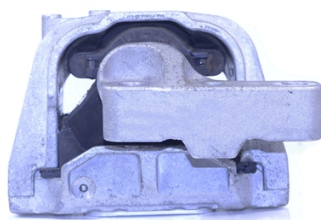

Notes

- PFF 85501G is on-car camber adjustable offering +/-0.5° of adjustment, for a non adjustable bush use PFF 85501.
- PFF 85502G gives 1° of additional caster angle and anti lift properties, the bush is supplied pre fitted into the new bracket, for a bush without geometry adjustment use PFF 85502.
- PFF 85504 fits vehicles upto the middle of 2008, please check the picture of the 2 bushes in order to identify the insert you require.
- PFF 85704 fits vehicles from the middle of 2008 on, please check the picture of the 2 bushes in order to identify the insert you require.
- PFR 85524 & PFR 82525 fit 4 wheel drive models only.
- PFR 85526 & PFR 85527 fit wheel wheel drive models up to 28.5.2012.
- PFF 85531 is an insert designed to fill the voids of the original bush. This mount is found various 2.0 FSi, 2.0 TFSi, 2.0 GTi, 2.0 Turbo & V6 3.2 & 3.6 engines. Please check voids of your original mount are the same as the image shown for correct fitment.

USE PFF85-504 FOR THIS MOUNT

USE PFF85-704 FOR THIS MOUNT

UP TO MID 2008

FROM MID 2008 ON

**PFF85-531 Fits Upper Engine Mount
with this profile only.**

FRONT

BACK

**PFF85-532 FITS UPPER ENGINE MOUNT
WITH THIS PROFILE ONLY**