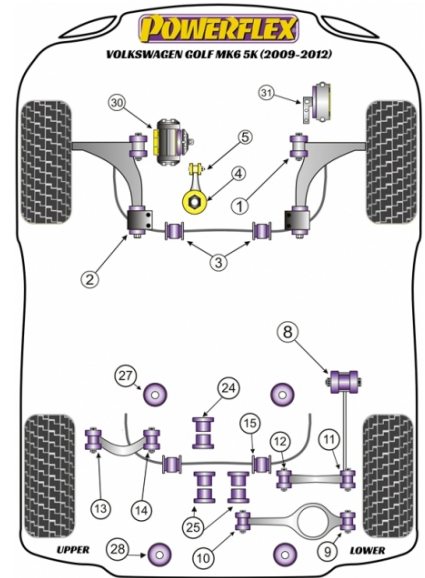

Notes

- PFF 85501G is on-car camber adjustable offering +/-0.5° of adjustment, for a non adjustable bush use PFF 85501.
- PFF 85502G gives 1° of additional caster angle and anti lift properties, the bush is supplied pre fitted into the new bracket, for a bush without geometry adjustment use PFF 85502.
- PFF 85504 fits vehicles upto the middle of 2008, please check the picture of the 2 bushes in order to identify the insert you require.
- PFF 85704 fits vehicles from the middle of 2008 on, please check the picture of the 2 bushes in order to identify the insert you require.
- PFR 85524 & PFR 82525 fit 4 wheel drive models only.
- PFR 85526 & PFR 85527 fit wheel wheel drive models up to 28.5.2012.
- PFF 85531 is an insert designed to fill the voids of the original bush. This mount is found various 2.0 FSi, 2.0 TFSi, 2.0 GTi, 2.0 Turbo & V6 3.2 & 3.6 engines. Please check voids of your original mount are the same as the image shown for correct fitment.

Qty Per Car **2**

Diagram Ref. **1**

Part No. **PFF 85501**

FRONT WISHBONE FRONT BUSH CAMBER ADJUSTABLE

Qty Per Car **2**

Diagram Ref. **1**

Part No. **PFF 85501G**

FRONT WISHBONE REAR BUSH

Qty Per Car **2**

Diagram Ref. **15**

Part No. **PFR 8551518.5**

REAR ANTI ROLL BAR BUSH 19.6MM

Qty Per Car **2**

Diagram Ref. **15**

Part No. **PFR 8551519.6**

REAR ANTI ROLL BAR BUSH 20.5MM

Qty Per Car **2**

Diagram Ref. **15**

Part No. **PFR 8551520.5**

REAR ANTI ROLL BAR BUSH 20.7MM

Qty Per Car **2**

Diagram Ref. **15**

Part No. **PFR 8551520.7**

REAR ANTI ROLL BAR BUSH 21.7MM