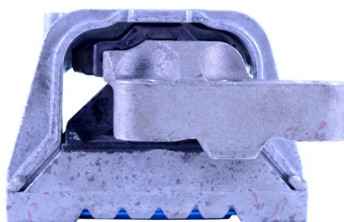

Notes

- PFF 85501G is on-car camber adjustable offering +/-0.5° of adjustment, for a non adjustable bush use PFF 85501.
- PFF 85502G gives 1° of additional caster angle and anti lift properties, the bush is supplied pre fitted into the new bracket, for a bush without geometry adjustment use PFF 85502.
- PFF 85504 fits vehicles upto the middle of 2008, please check the picture of the 2 bushes in order to identify the insert you require.
- PFF 85704 fits vehicles from the middle of 2008 on, please check the picture of the 2 bushes in order to identify the insert you require.
- PFR 85524 & PFR 82525 fit 4 wheel drive models only.
- PFR 85526 & PFR 85527 fit wheel wheel drive models up to 28.5.2012.
- PFF 85531 is an insert designed to fill the voids of the original bush. This mount is found various 2.0 FSi, 2.0 TFSi, 2.0 GTi, 2.0 Turbo & V6 3.2 & 3.6 engines. Please check voids of your original mount are the same as the image shown for correct fitment.

USE PFF85-504 FOR THIS MOUNT

USE PFF85-704 FOR THIS MOUNT

UP TO MID 2008

FROM MID 2008 ON

**PFF85-531 Fits Upper Engine Mount
with this profile only.**

FRONT

BACK

**PFF85-532 FITS UPPER ENGINE MOUNT
WITH THIS PROFILE ONLY**