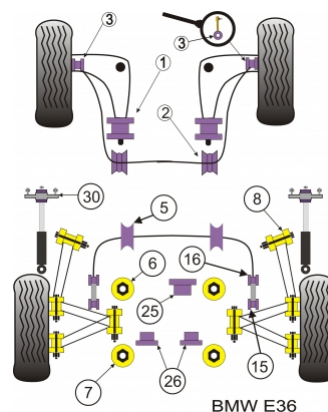

### Notes

- PFF 5303 is an eccentric bush for the M3 (non-Evo) or where increased castor is required
- PFF 5301 should be used where adjustable top mounts are fitted (i.e. on M3 Evo)
- Please check front and rear roll bar size before ordering.
- PFF 5304 is designed to fit models where the Anti Roll Bar joins the lower arm not the shock absorber. This part will not fit the M' versions as a consequence.
- PFR 5563010 fits cars with standard or aftermarket rear shock absorber with a 10mm pin, PFR 5563012 fits cars with aftermarket rear shock absorbers with a 12mm pin. Neither fit Cabriolet models
- PFR 5324 fits later M3 Evo models where the bush fits into a separate mounting bracket
- PFR 5325 fits all models, (M3 models up to 1996) with the bush in the subframe
- PFR 5326 fits all models including all M3 models

In addition to the Road Series parts listed please check the Black Series website for other bushes suitable for this car that may be more suited to Track/Race use.

Bush description	Quantity Per Car	Diagram Reference	Part Number	Retail Price Each

**Front Lower Wishbone Rear Bush  
Eccentric**

Click for fitting instructions

2

1

**PFF 5303**

**Rear Subframe Front Mounting Bush**

Click for fitting instructions

2