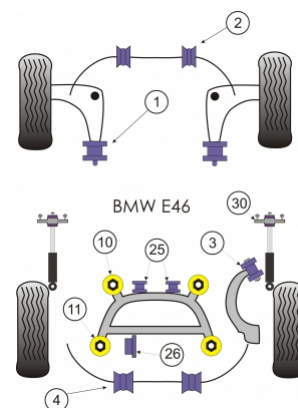

BMW - E46 3 SERIES (1999 - 2006) - E46 3 SERIES

Notes:

- PFF 54601 & PFF 55601 fit brackets with a 66mm bore
- PFF 5460160 & PFF 5560160 fit brackets with a 60mm bore , usually found on earlier models.
- PFR 5563010 fits cars with standard or aftermarket rear shock absorber with a 10mm pin, PFR 5563012 fits cars with aftermarket rear shock absorbers with a 12mm pin. Neither fit Cabriolet models

PRODUCT PRICING INFORMATION

The prices shown on our website are per bush.

To get the total pack price you will need to multiple this price by the number of bushes per vehicle.

Bush Price x Qty Per Car = Pack Price

In addition to the Road Series parts listed please check the Black Series website for other bushes suitable for this car that may be more suited to Track/Race use.

Bush description	Quantity Per Car	Diagram Reference	Part Number	Retail Price Each
 Front Wishbone Rear Bush Click for fitting instructions	2	1	PFF 54601	
 Rear Trailing Arm Bush	2	3	PFR 53608	

**Rear Subframe Front Bush**[Click for fitting instructions](#)**2****10****PFR 54610****Rear Subframe Rear Bush**[Click for fitting instructions](#)**2****11****PFR 54611**