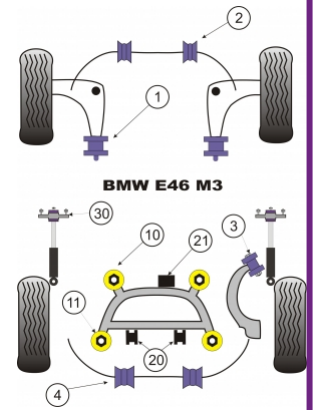

BMW - E46 3 SERIES (1999 - 2006) - E46 3 SERIES M3

Notes

- PFR 55630-10 fits cars with standard or aftermarket rear shock absorber with a 10mm pin, PFR 5563012 fits cars with aftermarket rear shock absorbers with a 12mm pin. Neither fit Cabriolet models

PRODUCT PRICING INFORMATION

The prices shown on our website are per bush.

To get the total pack price you will need to multiple this price by the number of bushes per vehicle.

Bush Price x Qty Per Car = Pack Price

In addition to the Road Series parts listed please check the Black Series website for other bushes suitable for this car that may be more suited to Track/Race use.

Bush description	Quantity Per Car	Diagram Reference	Part Number	Retail Price Each
 Front Wishbone Rear Bush Click for fitting instructions	2	1	PFF 54601M3	
 Rear Trailing Arm Bush	2	3	PFR 53608	