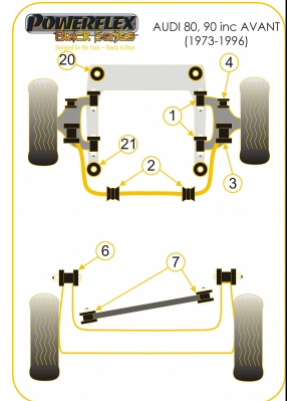

AUDI - 80, 90 INC AVANT (1973 - 1996)

Notes

- PFF3-101 are for Pressed arms (37mm)
- PFF3-102 are for Cast arms (45mm)
- PFF3-104 & PFF3-105 These fit up to chassis number 8B-L-003-791 1994, check front shock absorber after 1991 the anti roll bar may be linked to the wishbone with a metal joint so there will be no outer anti roll bar mount.
- PFF3-120-10 & PFF3-121-10 fit vehicles with 10mm mounting bolts, vehicles with 12mm bolts use PFF3-120-12 & PFF3-121-12
- PFR3-110 fits up to 1992 chassis number 8A-N-200-000
- PFR3-111 fits after 1992 .
- PFR3-1011-21 & -23.5 Front anti roll bar mounts are tear drop shaped.
- PFF3-106-21.5 Fits models where there is no link rod between the anti roll bar and control arm.

In addition to the Black Series parts listed please check the Road Series website for other bushes suitable for this car such as engine or transmission mountings.

Bush description	Quantity Per Car	Diagram Reference	Part Number	Retail Price Each
 PowerAlign Camber Bolt Kit (12mm) Click for fitting instructions	1		PFA100-12	
 Front Wishbone Bush Click for fitting instructions	4	1	PFF3-101BLK	
 Front Wishbone Bush Click for fitting instructions	4	1	PFF3-102BLK	
 Front Anti Roll Bar Mount 24mm	2	2	PFF3-103-24BLK	
 Front Anti Roll Bar Mount 25mm	2	2	PFF3-103-25BLK	
 Front Outer Roll Bar Mount Lower 16mm	2	3	PFF3-105BLK	
 Front Anti Roll Bar To Control Arm Bush	2	3	PFF3-106-21.5BLK	
 Front Outer Roll Bar Mount Upper	2	4	PFF3-104BLK	
 Rear Beam Front Location Bush	2	6	PFR3-110BLK	
 Rear Panhard Rod Bush	2	7	PFR3-109BLK	
 Front Subframe Front Bush 10mm	2	20	PFF3-120-10BLK	
 Front Subframe Front Bush 12mm	2	20	PFF3-120-12BLK	
 Front Subframe Rear Bush 10mm	2	21	PFF3-121-10BLK	
 Front Subframe Rear Bush 12mm	2	21	PFF3-121-12BLK	
 Bump Stop Kit Click for fitting instructions	1		BS2004K	