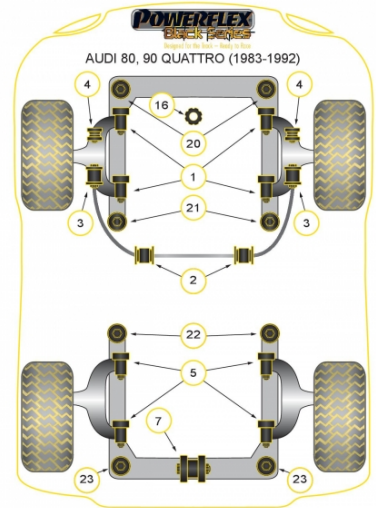

80, 90 QUATTRO INC AVANT (1983-1992) S2 CC (1991-1996)

The prices shown on our website are per bush.

To get the total pack price you will need to multiple this price by the number of bushes per vehicle.

Bush Price x Qty Per Car = Pack Price

Notes

- PFF3-101 Fits 37mm Pressed Front Arms
- **PFF3-102 Fits 45mm Cast Front Arms**
- PFF3-104 & PFF3-105 Only Fit Up To 1992 Chassis Number 8A-N-200-000
- PFF3-106-21.5 Fits models where there is no link rod between the anti roll bar and control arm.
- PFF3-120-10 & PFF3-121-10 fit vehicles with 10mm mounting bolts, vehicles with 12mm bolts use PFF3-120-12 & PFF3-121-12
- PFR3-1011-21/23.5/25 Front anti roll bar mounts are tear drop shaped

In addition to the Black Series parts listed please check the Road Series website for other bushes suitable for this car such as engine or transmission mountings.

FRONT ANTI ROLL BAR MOUNT 25MM

Qty Per Car **2**

Diagram Ref. **2**

Part No. **PFR3-1011-25BLK**

FRONT WISHBONE BUSH

Qty Per Car **4**

Diagram Ref. **1**

Part No. **PFF3-101BLK**

FRONT WISHBONE BUSH

Qty Per Car **4**