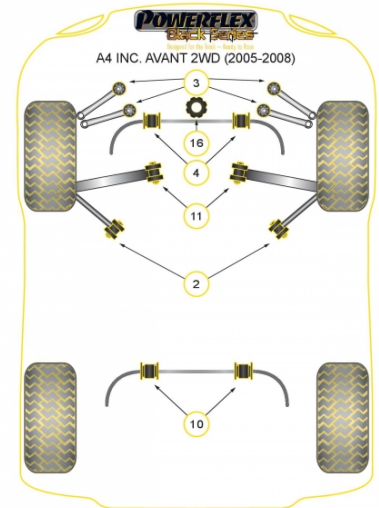

### FRONT TIE BAR REAR BUSH

Qty Per Car **2**

Diagram Ref. **2**

Part No. **PFF3-202BLK**

### REAR ANTI ROLL BAR BUSH 18MM

Qty Per Car **2**

Diagram Ref. **10**

Part No. **PFR3-210-18BLK**

### REAR ANTI ROLL BAR BUSH 20MM

Qty Per Car **2**

Diagram Ref. **10**

Part No. **PFR3-210-20BLK**

### REAR ANTI ROLL BAR BUSH 22MM

Qty Per Car **2**

Diagram Ref. **10**

Part No. **PFR3-210-22BLK**