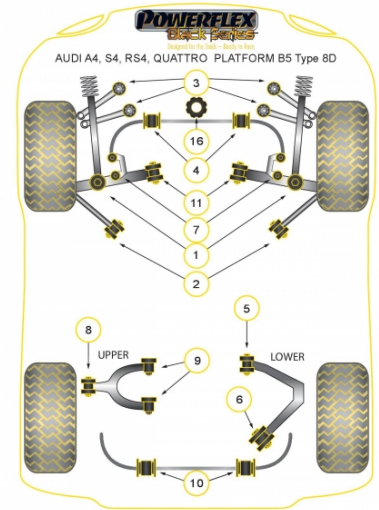

In addition to the Black Series parts listed please check the Road Series website for other bushes suitable for this car such as engine or transmission mountings.

FRONT LOWER SHOCK MOUNT

Qty Per Car **2**

Diagram Ref. **1**

Part No. **PFF3-201BLK**

FRONT TIE BAR REAR BUSH

Qty Per Car **2**

Diagram Ref. **2**

Part No. **PFF3-202BLK**

FRONT UPPER ARM TO CHASSIS BUSH

Qty Per Car **4**

Diagram Ref. **3**

Part No. **PFF3-203BLK**

FRONT UPPER ARM TO CHASSIS BUSH CAMBER ADJUSTABLE

Qty Per Car **4**

Diagram Ref. **3**

Part No. **PFF3-203GBLK**

FRONT ANTI ROLL BAR BUSH 29MM

Qty Per Car **2**

Diagram Ref. **10**

Part No. **PFR3-210-15BLK**

REAR ANTI ROLL BAR BUSH 16MM

Qty Per Car **2**

Diagram Ref. **10**

Part No. **PFR3-210-16BLK**

FRONT LOWER ARM INNER BUSH

Qty Per Car **2**