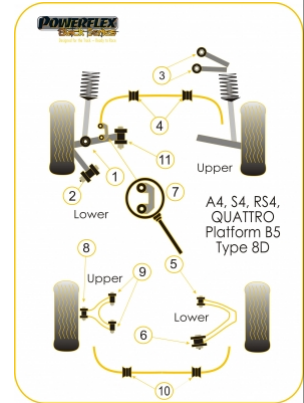

AUDI - A4 / S4 / RS4 (B5) 1995 - 2001 - RS4 AVANT (2000 - 2001)

PRODUCT PRICING INFORMATION

The prices shown on our website are per bush.

To get the total pack price you will need to multiple this price by the number of bushes per vehicle.

Bush Price x Qty Per Car = Pack Price

In addition to the Black Series parts listed please check the Road Series website for other bushes suitable for this car such as engine or transmission mountings.

Bush description	Quantity Per Car	Diagram Reference	Part Number	Retail Price Each
 Front Lower Shock Mount	2	1	PFF3-201BLK	
 Front Tie Bar Rear Bush	2	2	PFF3-202BLK	
 Front Upper Arm To Chassis Bush	4	3	PFF3-203BLK	
 Front Upper Arm To Chassis Bush Camber Adjustable Click for fitting instructions	4	3	PFF3-203GBLK	

	Front Anti Roll Bar Bush 29mm	2	4	PFF3-204-29BLK
	Rear Lower Arm Front Bush	2	5	PFR3-205BLK
	Rear Lower Arm Rear Bush	2	6	PFR3-206BLK
	Front Anti Roll Bar Link Bush	4	7	PFF3-213BLK
	Rear Upper Arm Outer Bush	2	8	PFR3-208BLK
	Rear Upper Arm Inner Bush (Cast Arm)	4	9	PFR3-212BLK
	Rear Anti Roll Bar Bush 15mm	2	10	PFR3-210-15BLK
	Rear Anti Roll Bar Bush 16mm	2	10	PFR3-210-16BLK
	Front Lower Arm Inner Bush Click for fitting instructions	2	11	PFF3-211BLK