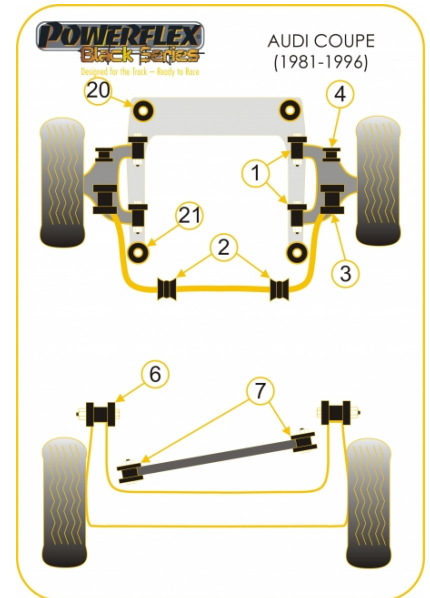

COUPE (1981-1996)

The prices shown on our website are per bush.

To get the total pack price you will need to multiple this price by the number of bushes per vehicle.

Bush Price x Qty Per Car = Pack Price

Notes

- PFF3-101 Are For Steel Wishbones
- PFF3-102 Are For Alloy Wishbones
- PFF3-104 & PFF3-105 Only Fit Up To 1994 Chassis Number 8B-L-003 791
- PFR3-1011-21 & -23.5 Front anti roll bar mounts are tear drop shaped.
- PFF3-106-21.5 Fits models where there is no link rod between the anti roll bar and control arm.
- PFF3-120-10 & PFF3-121-10 fit vehicles with 10mm mounting bolts, vehicles with 12mm bolts use PFF3-120-12 & PFF3-121-12

In addition to the Black Series parts listed please check the Road Series website for other bushes suitable for this car such as engine or transmission mountings.

POWERALIGN CAMBER BOLT KIT (12MM)

Qty Per Car **1**

Diagram Ref. **N/A**

Part No. **PFA100-12**

FRONT WISHBONE BUSH

Qty Per Car **4**

Diagram Ref. **1**

Part No. **PFF3-101BLK**

FRONT WISHBONE BUSH

Qty Per Car **4**

Diagram Ref. **1**

Part No. **PFF3-102BLK**

FRONT ANTI ROLL BAR MOUNT 24MM

Qty Per Car **2**

Diagram Ref. **2**

Part No. **PFF3-103-24BLK**

FRONT ANTI ROLL BAR MOUNT 25MM

Qty Per Car **2**

Diagram Ref. **2**

Part No. **PFF3-103-25BLK**

FRONT OUTER ROLL BAR MOUNT LOWER 12MM

Qty Per Car **2**

Diagram Ref. **3**

Part No. **PFF3-105-12BLK**