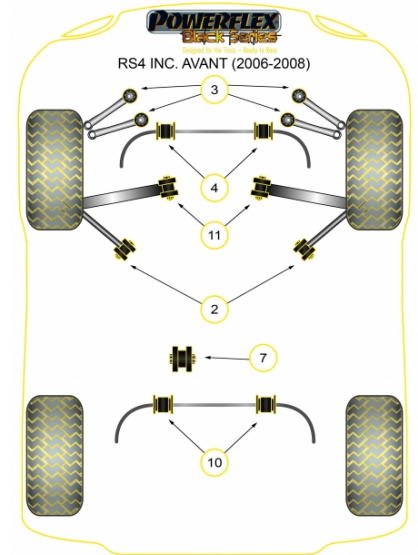

In addition to the Black Series parts listed please check the Road Series website for other bushes suitable for this car such as engine or transmission mountings.

FRONT TIE BAR REAR BUSH

Qty Per Car **2**

Diagram Ref. **2**

Part No. **PFF3-202BLK**

FRONT UPPER ARM TO CHASSIS BUSH

Qty Per Car **4**

Diagram Ref. **3**

Part No. **PFF3-203BLK**

FRONT UPPER ARM TO CHASSIS BUSH CAMBER ADJUSTABLE

Qty Per Car **4**

Diagram Ref. **3**

Part No. **PFF3-203GBLK**

FRONT ANTI ROLL BAR BUSH 29MM

Qty Per Car **2**

Diagram Ref. **4**

Part No. **PFF3-204-29BLK**

REAR DIFF FRONT MOUNTING BUSH

Qty Per Car **1**

Diagram Ref. **10**

Part No. **PFR3-210-18BLK**

REAR ANTI ROLL BAR BUSH 20MM

Qty Per Car **2**

Diagram Ref. **10**

Part No. **PFR3-210-20BLK**

REAR ANTI ROLL BAR BUSH 22MM

Qty Per Car **2**