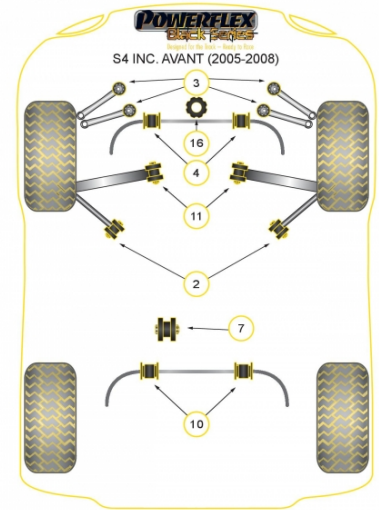

In addition to the Black Series parts listed please check the Road Series website for other bushes suitable for this car such as engine or transmission mountings.

FRONT TIE BAR REAR BUSH

Qty Per Car **2**

Diagram Ref. **2**

Part No. **PFF3-202BLK**

FRONT UPPER ARM TO CHASSIS BUSH

Qty Per Car **4**

Diagram Ref. **3**

Part No. **PFF3-203BLK**

FRONT UPPER ARM TO CHASSIS BUSH CAMBER ADJUSTABLE

Qty Per Car **4**

Diagram Ref. **3**

Part No. **PFF3-203GBLK**

FRONT ANTI ROLL BAR BUSH 29MM

Qty Per Car **2**

Diagram Ref. **4**

Part No. **PFF3-204-29BLK**

REAR DIFF FRONT MOUNTING BUSH

Qty Per Car **1**

Diagram Ref. **10**

Part No. **PFR3-210-18BLK**

REAR ANTI ROLL BAR BUSH 20MM

Qty Per Car **2**

Diagram Ref. **10**

Part No. **PFR3-210-20BLK**

REAR ANTI ROLL BAR BUSH 22MM

Qty Per Car **2**