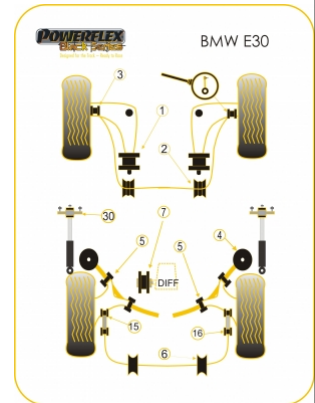

BMW - E30 3 SERIES (1982 - 1991)

Notes

- Please check front and rear roll bar size before ordering
- PFF5-303 is an eccentric bush for the M3. This can be fitted to all models through out the range giving them increased castor to match the M3 setup.
- PFF5-304 is designed to fit models where the Anti Roll Bar joins lower arm not the shock absorber.
- For the rear trailing arm use either PFR5-306BLK or on-car adjustable bushes PFR5-306GBLK.

In addition to the Black Series parts listed please check the Road Series website for other bushes suitable for this car such as engine or transmission mountings.

Bush description	Quantity Per Car	Diagram Reference	Part Number
 Front Lower Wishbone Rear Bush	2	1	PFF5-301BLK

	Front Lower Wishbone Rear Bush Caster Offset Click for fitting instructions	2	1	PFF5-303BLK
	Front Anti Roll Bar Bush 19mm	2	2	PFF5-302-19BLK
	Front Anti Roll Bar Bush 20mm	2	2	PFF5-302-20BLK
	Front Anti Roll Bar Bush 22mm	2	2	PFF5-302-22BLK
	Anti Roll Bar Link Rod Bush	2	3	PFF5-304BLK
	Rear Beam Mounting Bush	2	4	PFR5-305BLK
	Rear Trailing Arm Bush	4	5	PFR5-306BLK
	Rear Trailing Arm Bush Adjustable Click for fitting instructions	4	5	PFR5-306GBLK
	Rear Roll Bar Mounting Bush 12mm	2	6	PFR5-308-12BLK
	Rear Roll Bar Mounting Bush 14mm	2	6	PFR5-308-14BLK
	Rear Roll Bar Mounting Bush 15.5mm	2	6	PFR5-308-15.5BLK
	Rear Roll Bar Mounting Bush 16mm	2	6	PFR5-308-16BLK
	Rear Roll Bar Mounting Bush 18mm	2	6	PFR5-308-18BLK
	Rear Diff Mounting Bush	1	7	PFR5-300BLK
	Rear Anti Roll Bar Link To Arm Bush Click for fitting instructions	2	15	PFR5-315BLK
	Rear Anti Roll Bar Link To Anti Roll Bar Bush Click for fitting instructions	2	16	PFR5-316BLK
	Bump Stop Kit Click for fitting instructions	1		BS2003K