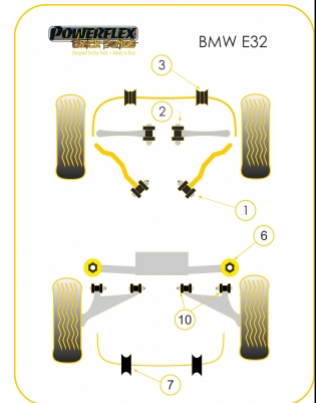

### Notes

- PFF5-602 is for models with steel arms
- PFF5-620 is fitted on models with aluminium arms
- Check all anti roll bar sizes before ordering

In addition to the Black Series parts listed please check the Road Series website for other bushes suitable for this car such as engine or transmission mountings.

Bush description	Quantity Per Car	Diagram Reference	Part Number
 <b>Front Lower Tie Bar To Chassis Bush</b> <a href="#">Click for fitting instructions</a>	2	1	<b>PFF5-601BLK</b>
 <b>Front Inner TCA Bush</b>	2	2	<b>PFF5-602BLK</b>

	<b>Front Inner TCA Bush</b>	2	2	<b>PFF5-620BLK</b>
	<b>Front Anti Roll Bar Mounting 23mm</b>	2	3	<b>PFF5-310-23BLK</b>
	<b>Front Anti Roll Bar Mounting 24mm</b>	2	3	<b>PFF5-310-24BLK</b>
	<b>Front Anti Roll Bar Mounting 25mm</b>	2	3	<b>PFF5-310-25BLK</b>
	<b>Front Anti Roll Bar Mounting 28mm</b>	2	3	<b>PFF5-310-28BLK</b>
	<b>Rear Beam Mount Bush</b>	2	6	<b>PFR5-507BLK</b>
	<b>Rear Roll Bar Mounting Bush 15mm</b>	2	7	<b>PFR5-504-15BLK</b>
	<b>Rear Roll Bar Mounting Bush 16.5mm</b>	2	7	<b>PFR5-504-165BLK</b>
	<b>Rear Roll Bar Mounting Bush 18mm</b>	2	7	<b>PFR5-504-18BLK</b>
	<b>Rear Trailing Arm Bush</b>  Click for fitting instructions	4	10	<b>PFR5-606BLK</b>
	<b>Rear Trailing Arm Bush Adjustable</b>  Click for fitting instructions	4	10	<b>PFR5-606GBLK</b>
	<b>Bump Stop Kit</b>  Click for fitting instructions	1		<b>BS2003K</b>