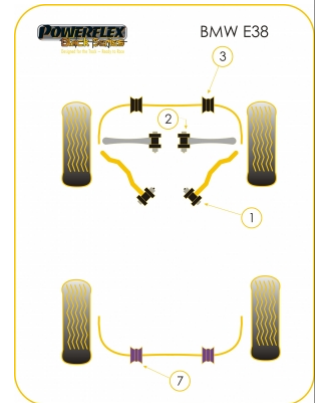

BMW - E38 7 SERIES (1994 - 2002)

PRODUCT PRICING INFORMATION

The prices shown on our website are per bush.

To get the total pack price you will need to multiple this price by the number of bushes per vehicle.

Bush Price x Qty Per Car = Pack Price

In addition to the Black Series parts listed please check the Road Series website for other bushes suitable for this car such as engine or transmission mountings.

Bush description	Quantity Per Car	Diagram Reference	Part Number
 Front Trailing Arm Rear Bush	2	1	PFF5-1001BLK
 Front Lower Control Arm Inner Bush	2	2	PFF5-1002BLK
 Front Anti Roll Bar Mounting Bush 20.5mm	2	3	PFF5-503-205BLK
 Front Anti Roll Bar Mounting Bush 22.5mm	2	3	PFF5-503-225BLK
 Front Anti Roll Bar Mounting Bush 24mm	2	3	PFF5-503-24BLK

	Front Anti Roll Bar Mounting Bush 25mm	2	3	PFF5-503-25BLK
	Front Anti Roll Bar Mounting Bush 27mm	2	3	PFF5-503-27BLK
	Rear Diff Front Mounting Bush Click for fitting instructions	1	25	PFR5-524BLK
	Bump Stop Kit Click for fitting instructions	1		BS2003K