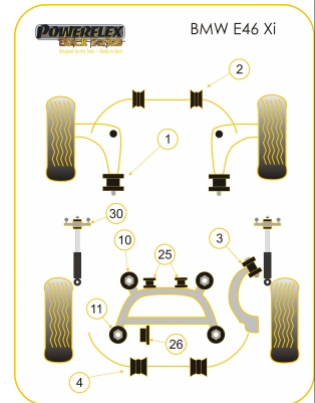

### Notes

- PFR5-4610 & 4611 are complete replacement bushes, for inserts use PFR5-4613 & 4614 (inserts fit into the voiding of the original bush)
- PFR5-5630-10 fits cars with standard or aftermarket rear shock absorber with a 10mm pin, PFR5-5630-12 fits cars with aftermarket rear shock absorbers with a 12mm pin. Neither fit Cabriolet models

In addition to the Black Series parts listed please check the Road Series website for other bushes suitable for this car such as engine or transmission mountings.

Bush description	Quantity Per Car	Diagram Reference	Part Number
 <b>Front Wishbone Rear Bush</b> <a href="#">Click for fitting instructions</a>	2	1	<b>PFF5-4601XIBLK</b>
 <b>Front Anti Roll Bar Bush 21.5mm</b>	2	2	<b>PFF5-4602-21BLK</b>