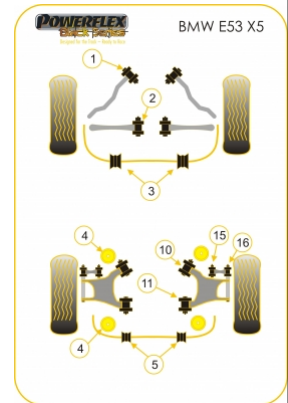

BMW - E53 X5 (1999-2006)

PRODUCT PRICING INFORMATION

The prices shown on our website are per bush.

To get the total pack price you will need to multiple this price by the number of bushes per vehicle.

Bush Price x Qty Per Car = Pack Price

In addition to the Black Series parts listed please check the Road Series website for other bushes suitable for this car such as engine or transmission mountings.

Bush description	Quantity Per Car	Diagram Reference	Part Number
 PowerAlign Camber Bolt Kit (16mm) Click for fitting instructions	1		PFA100-16
 Front Lower Radius Arm To Chassis Bush Click for fitting instructions	2	1	PFF5-901BLK
 Front Control Arm To Chassis Bush	2	2	PFF5-902BLK
 Front Anti Roll Bar To Chassis 29mm	2	3	PFF5-905-29BLK
 Rear Subframe To Chassis Bush Click for fitting instructions	4	4	PFR5-908

	Rear Anti Roll Bar Mounting Bush 23.5mm	2	5	PFR5-4609-23.5BLK
	Rear Lower Arm Front Bush	2	10	PFR5-710BLK
	Rear Lower Arm Rear Bush	2	11	PFR5-711BLK
	Rear Outer Integral Link Upper Bush Click for fitting instructions	2	15	PFR5-715BLK
	Rear Outer Integral Link Lower Bush Click for fitting instructions	2	16	PFR5-716BLK